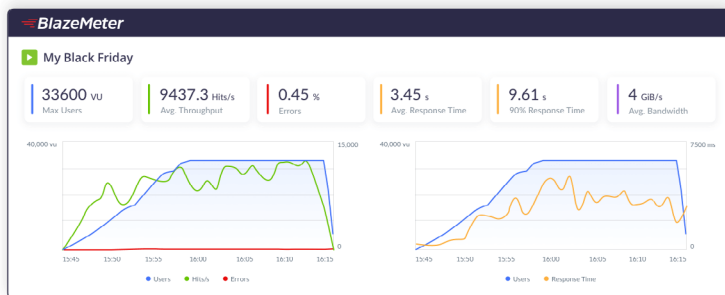

THE THREE Cs OF MANAGED TEST EVENT SERVICES – WHAT SERVICES ARE PERFORMED?

Calibrate:

Your BlazeMeter expert will verify the ideal configuration for the test using relevant scripting and leveraging industry best practices.

Configure:

Based on the calibration numbers and your business goals, we optimize and set up the test in BlazeMeter.

Co-pilot:

From our experience working with a variety of customers, we know they are most successful when they have hands-on experience running the test. Your BlazeMeter expert will serve as your “co-pilot” as you execute the test, providing guidance or assistance as needed for any issues.

You’ll have direct access to your BlazeMeter expert through the duration of your test.

We’re with you every step of the way.

Script Development Services: BlazeMeter Performance Testing Acceleration Program

What if you have an upcoming event you’re preparing for but don’t have existing JMeter scripts to work from — or don’t have performance engineers to develop them? We’ve got you covered. Through our Performance Testing Acceleration Program, we do the heavy lifting to transform your user scenarios into performance testing scripts you can run in BlazeMeter right out of the gate.

We will scope your scripting project and provide a statement of work based on the number of scripts you need us to develop or convert (if applicable), and we can also provide any additional consulting services you require. At the end of the engagement, we’ll hand over sustainable tests built in a developer-friendly framework that are ready for continuous testing.

Get Started Today

Make sure you are fully prepared for the critical events and dates that drive your business, brand reputation, and overall customer experience. Turn to our professional services team for test event services that minimize your risks and give you confidence your site and applications will perform as you intend when they are stretched to peak capacity.

[CONTACT US](#)

info.blazemeter.com/professional-services-online-request

1. Test runs of more than 2 hours require special pricing. For additional testing beyond one managed event, we recommend you add consulting hours to engage with our Professional Services team. As you become more confident and comfortable configuring and executing tests, our experts are available to monitor and support them to ensure nothing is missed. We also offer script development services if you need assistance developing your tests.